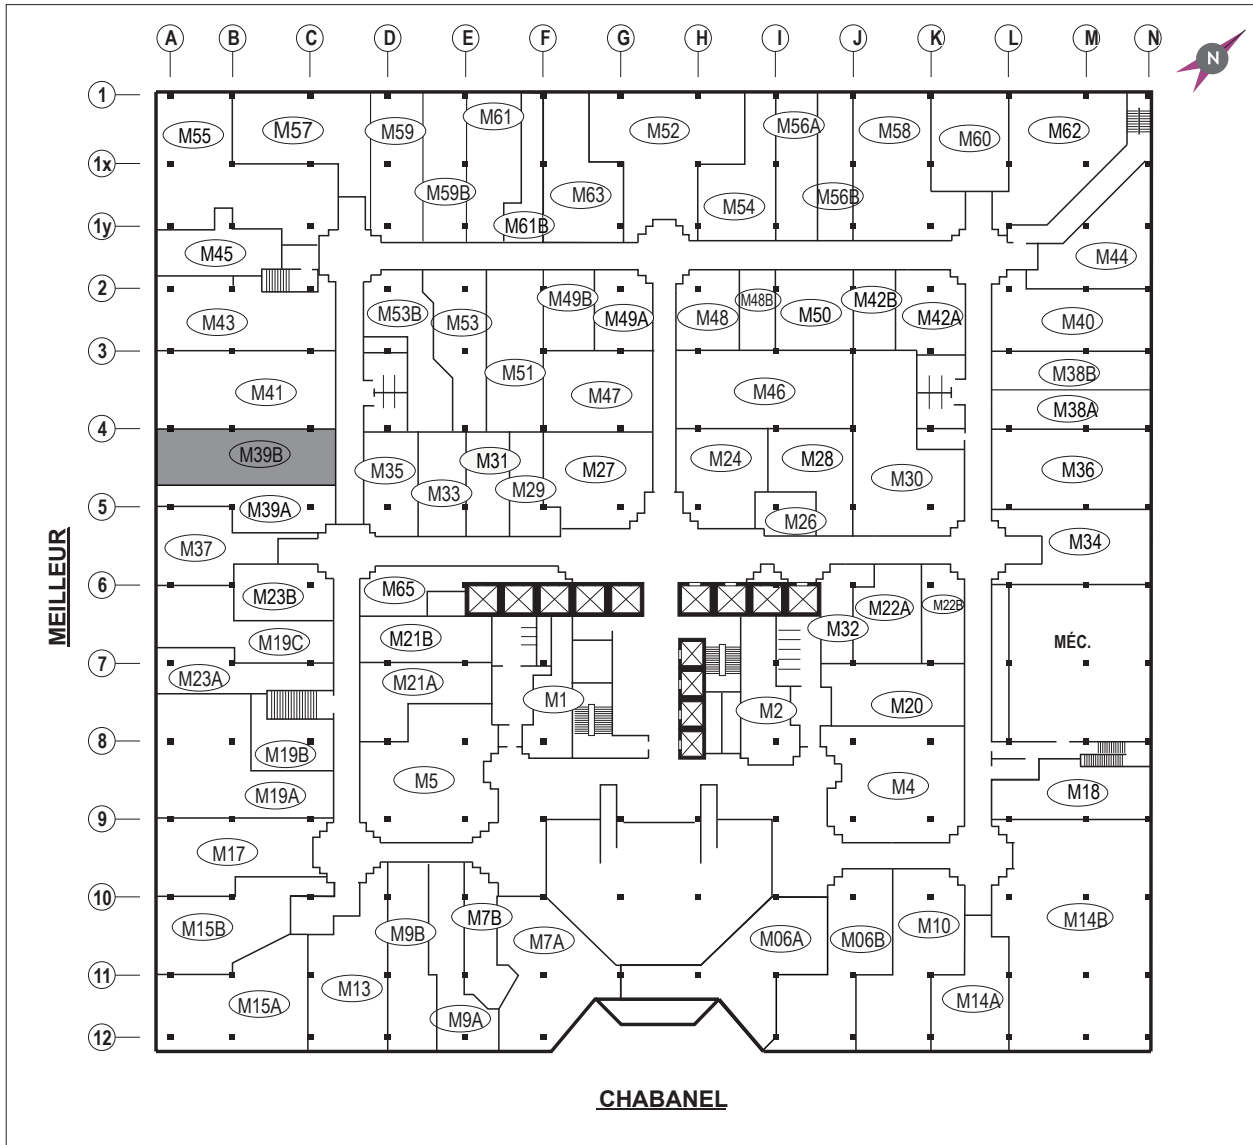

PLAN DE LOCATION

MEZZANINE

SUITE # PIEDS CARRES

M39B