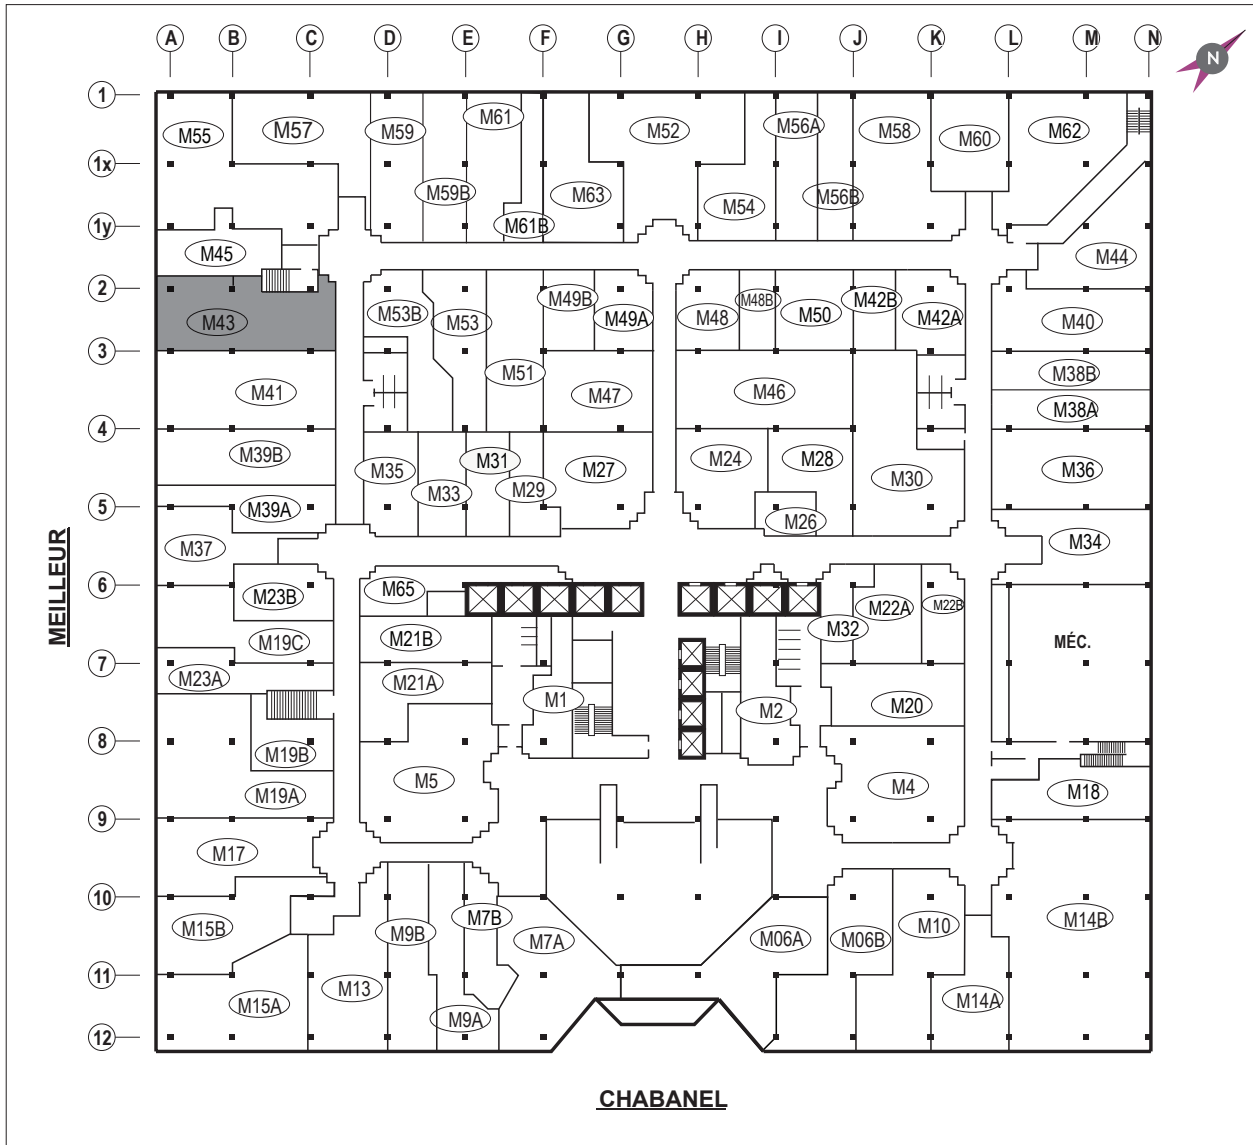

PLAN DE LOCATION

MEZZANINE

SUITE # PIEDS CARRES

M43