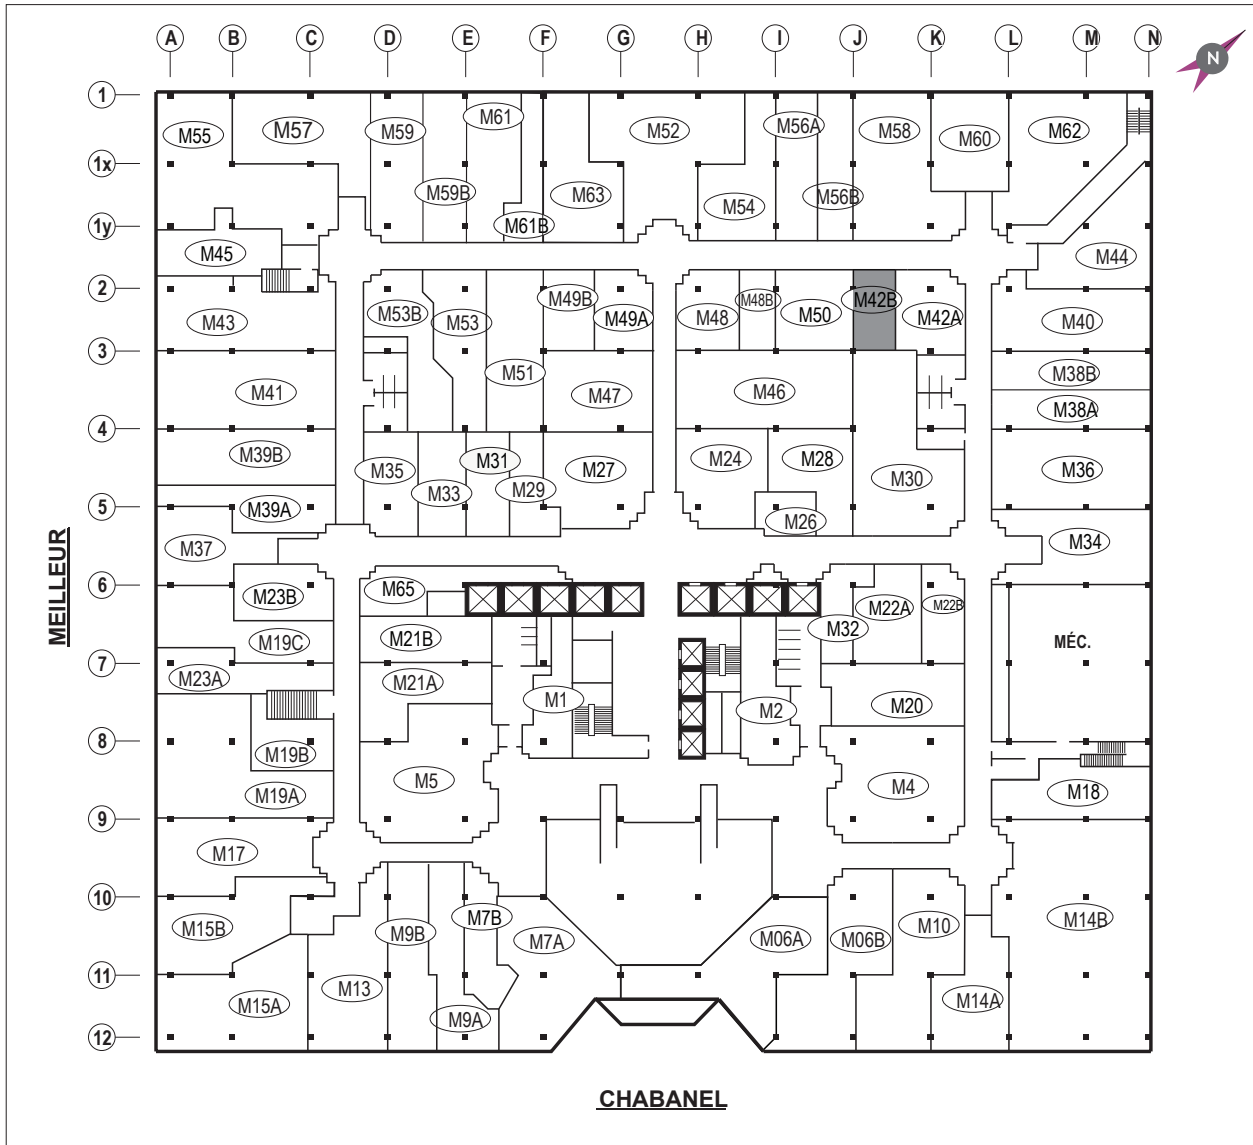

PLAN DE LOCATION

MEZZANINE

SUITE # PIEDS CARRES

M42B