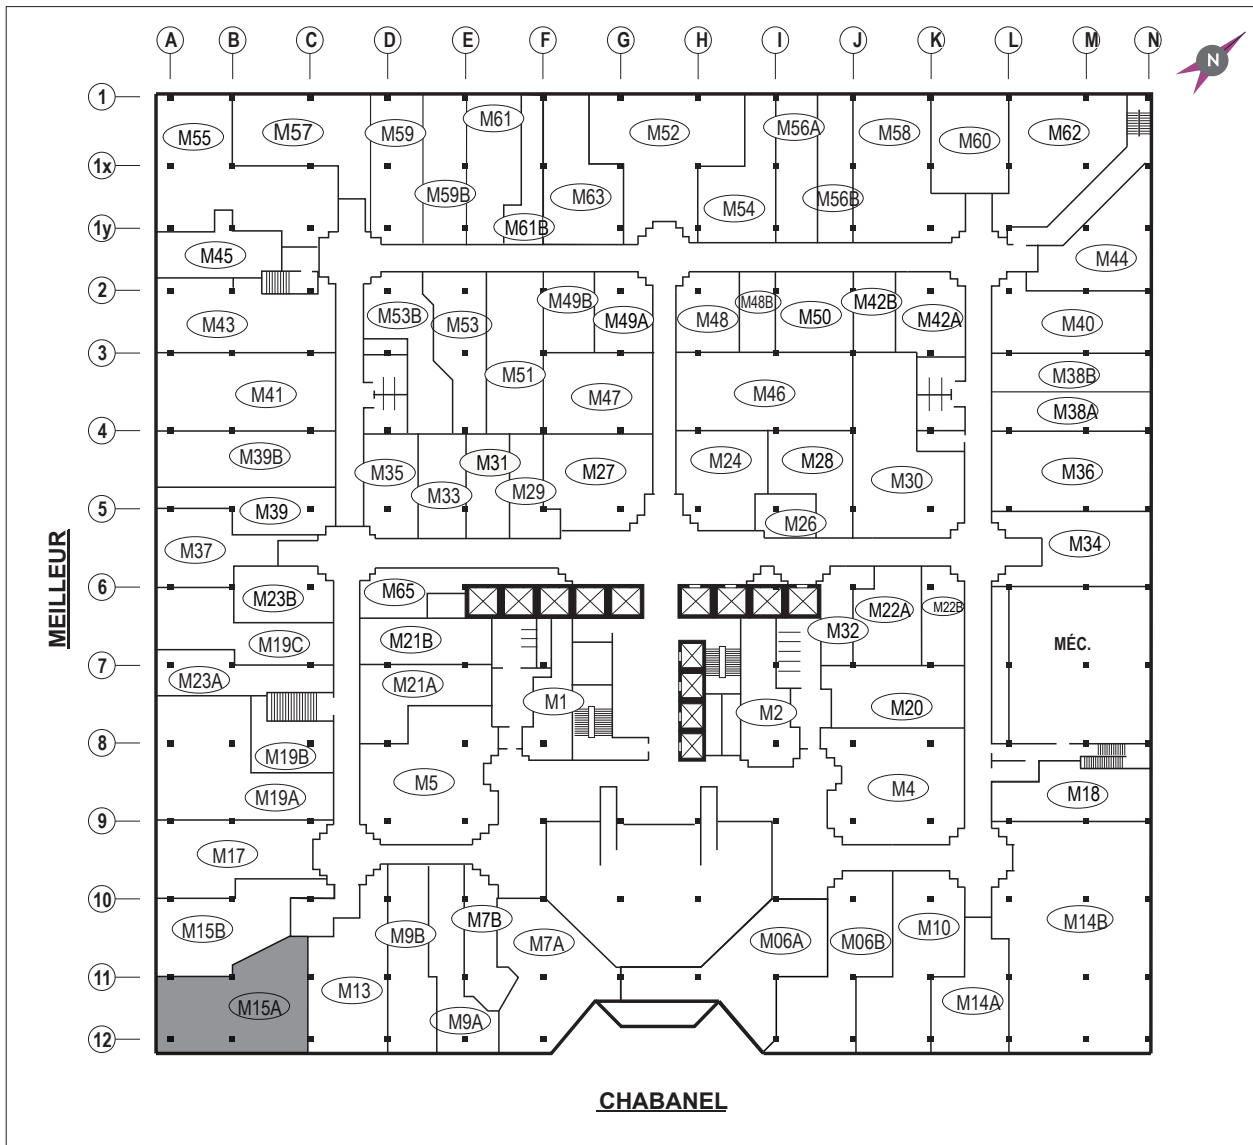

PLAN DE LOCATION

MEZZANINE

SUITE # PIEDS CARRES

M15A