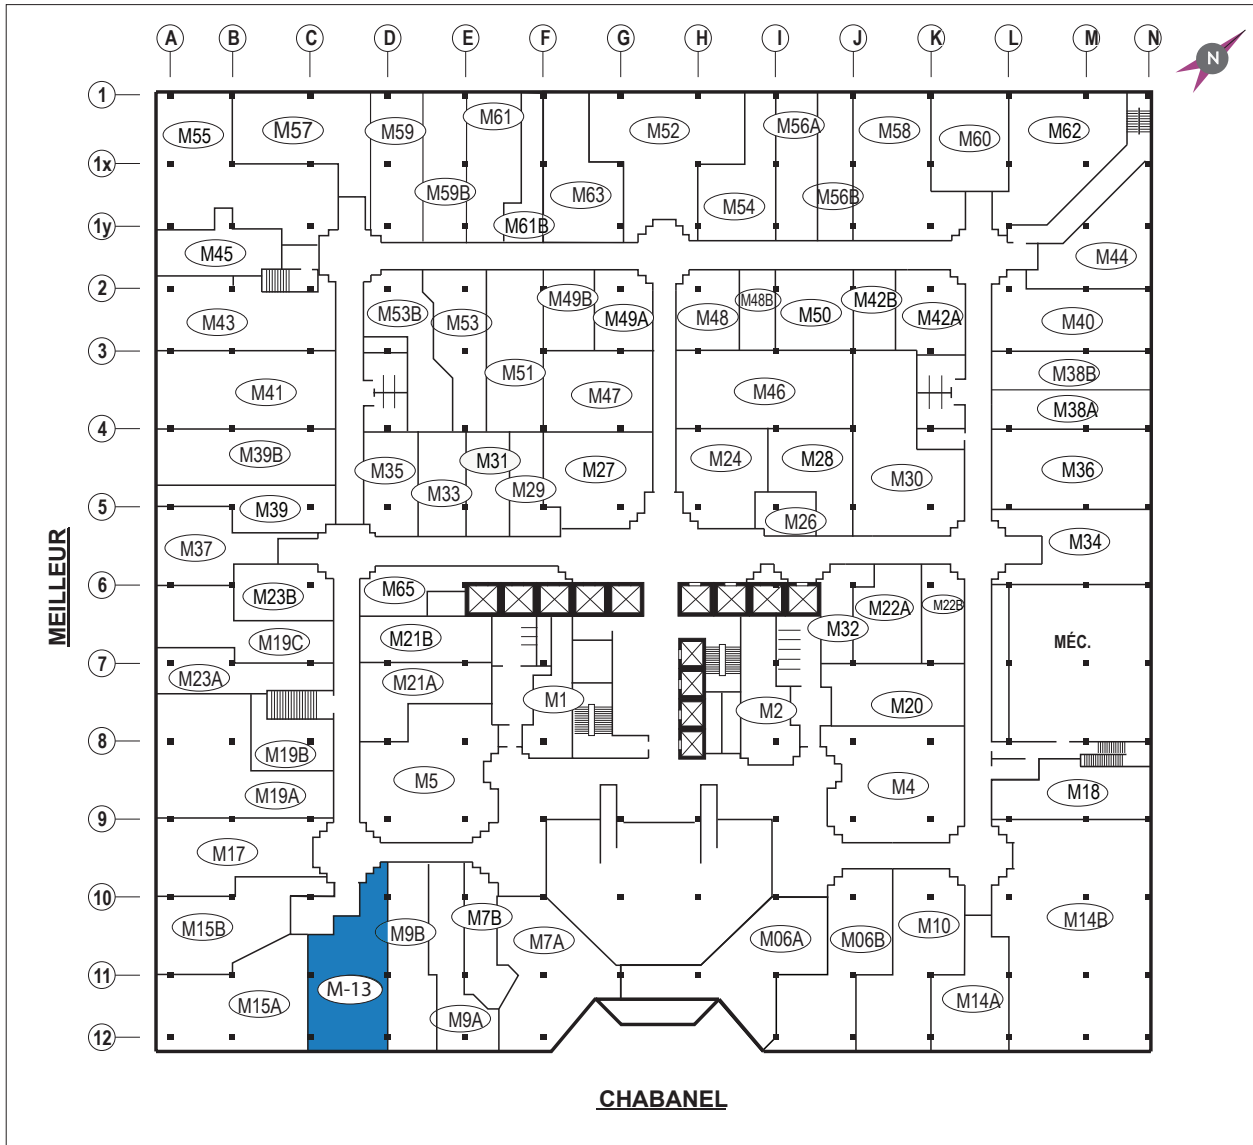

# PLAN DE LOCATION

MEZZANINE

PIEDS CARRES 1,260