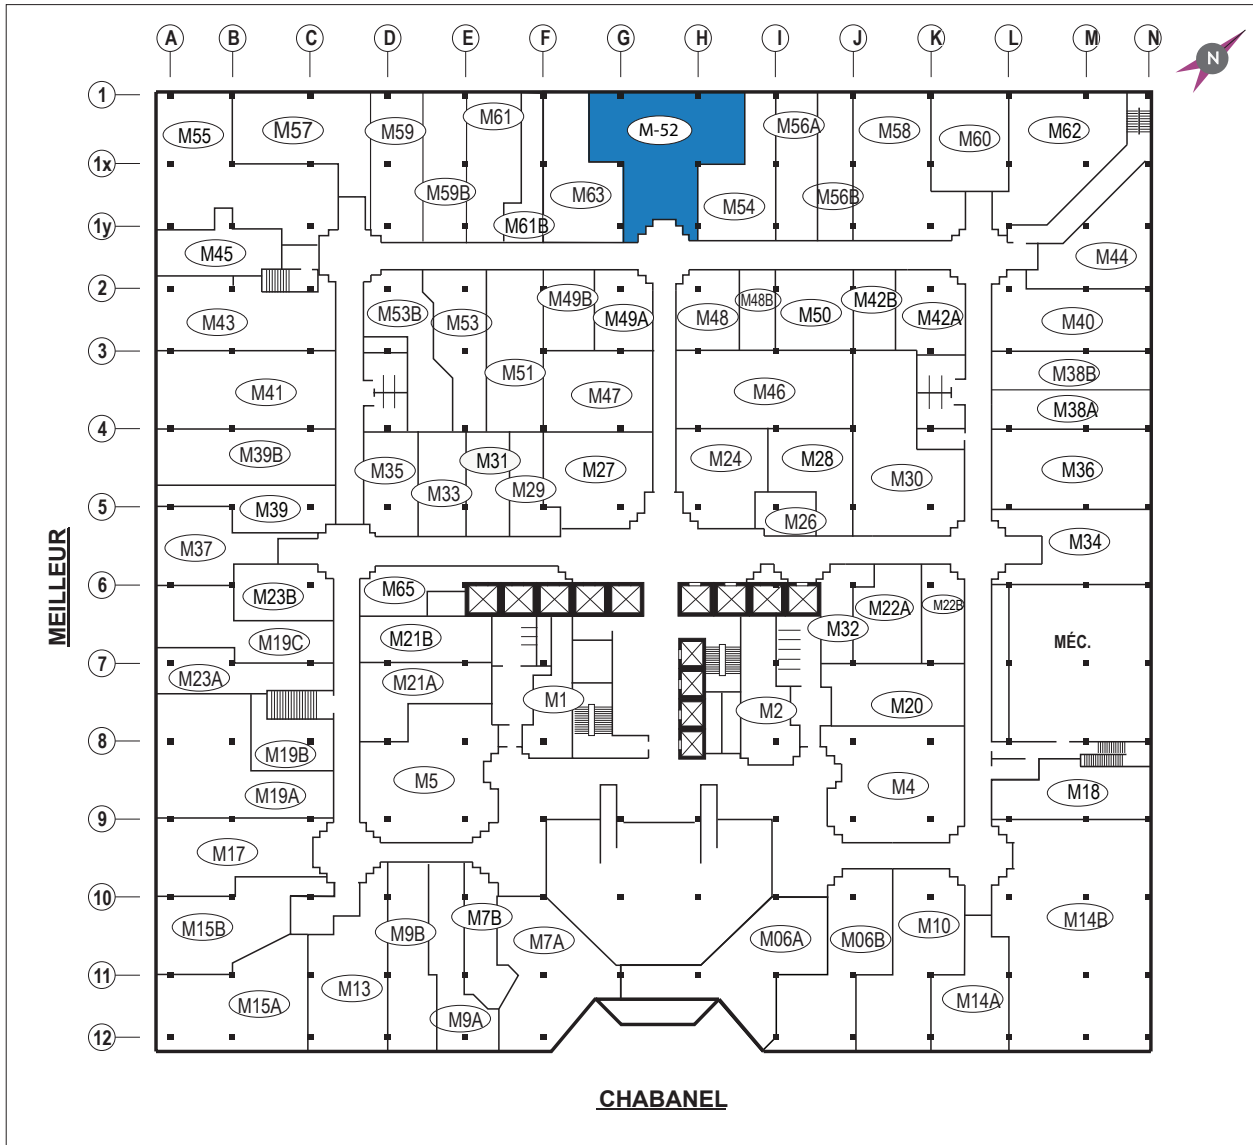

# PLAN DE LOCATION

MEZZANINE

PIEDS CARRÉS 1,998